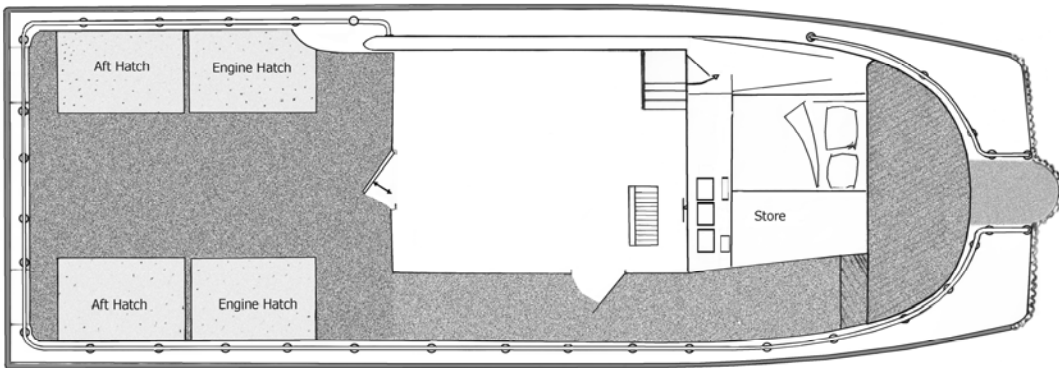

Roof Plan

Deck Plan

Profile

POWERGLIDE 46

WINDFARM SUPPORT CATAMARAN

POWER CATAMARANS LIMITED, CORNWALL 01208 814876